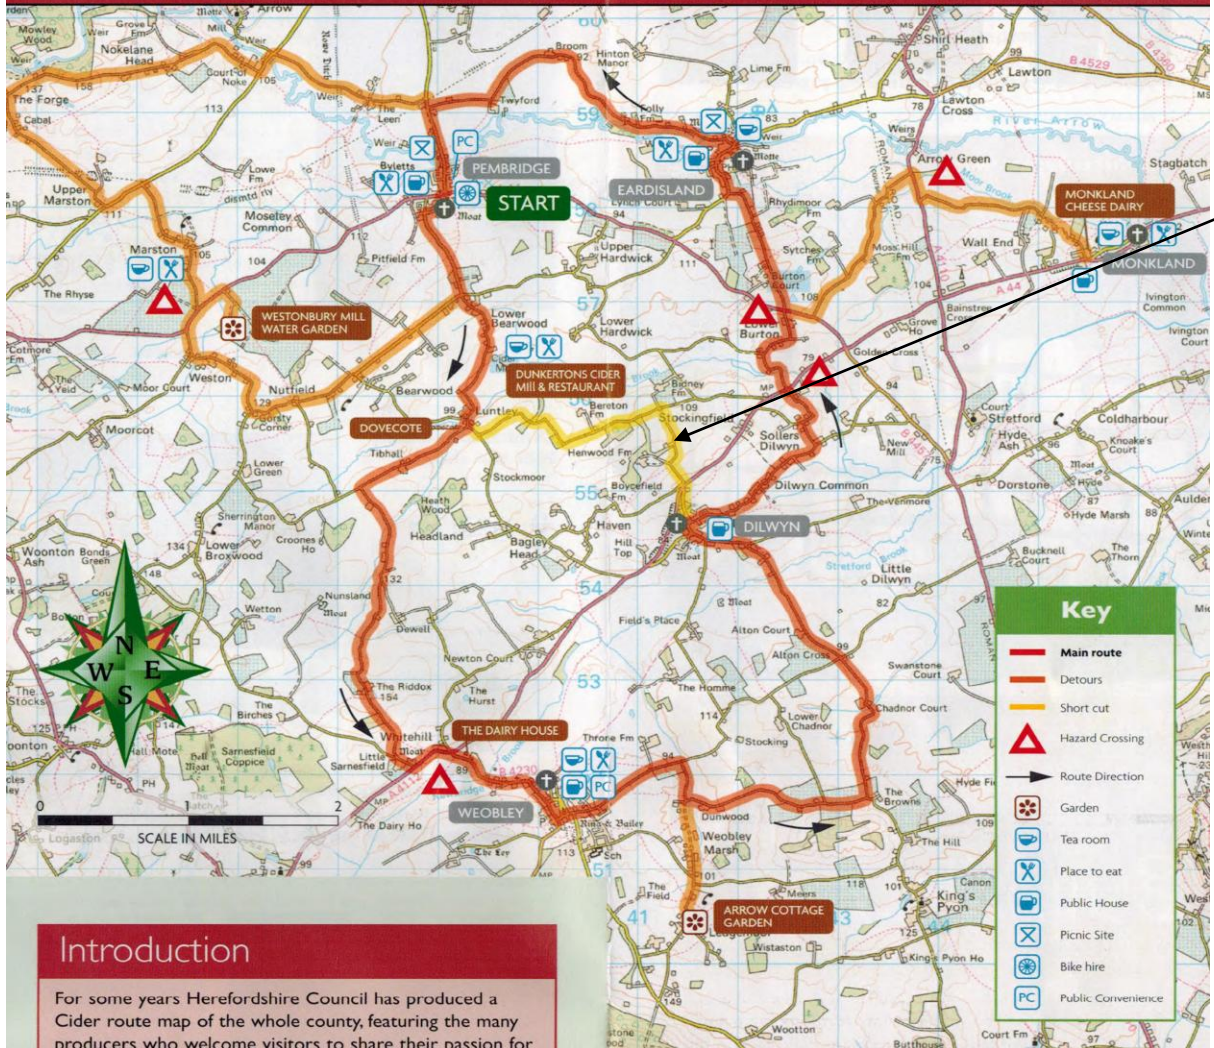

Cider Cycling Route

Location of BUZZARD HOUSE

Introduction

For some years Herefordshire Council has produced a Cider route map of the whole county, featuring the many producers who welcome visitors to share their passion for